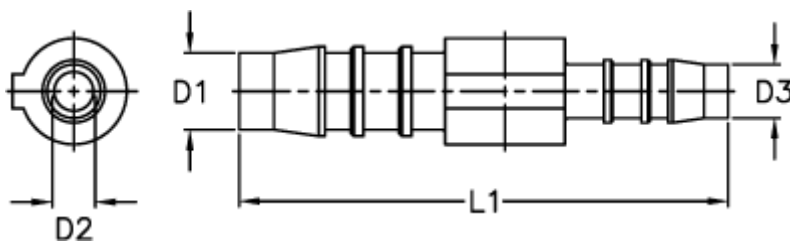

Article number: 027518904003

Description: Norma hose coupling GRS 4 - 3

## Measures

---

D1 = 4

D2 = 3

D3 = 3

L1 = 30.0